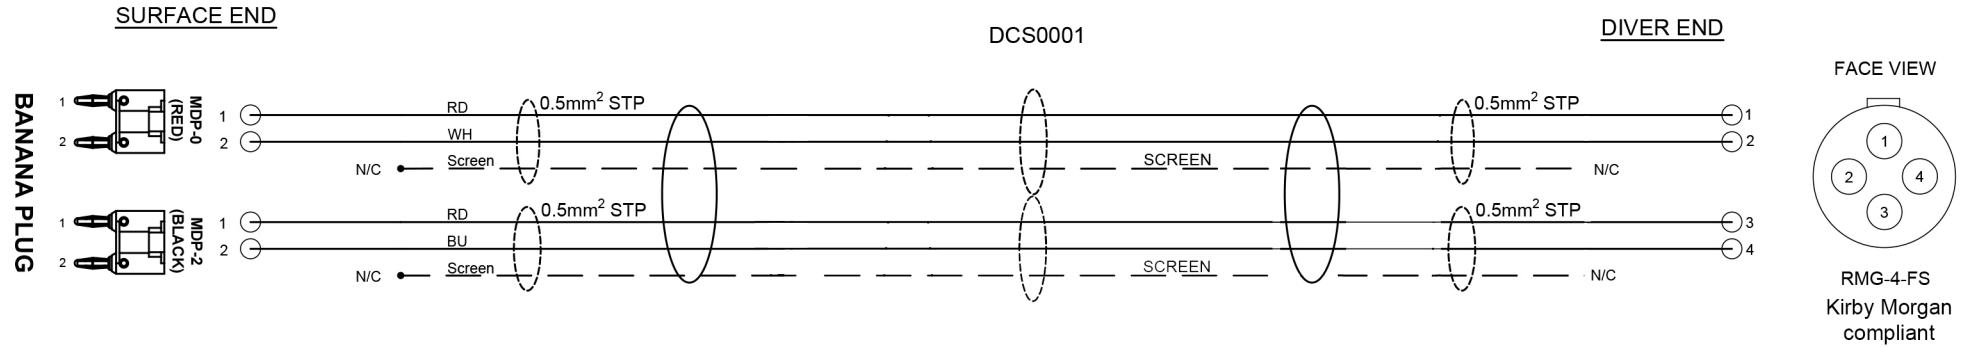

1. WIRING DIAGRAM.

### VIDEO-SPOTLIGHT CABLING

DESCRIPTION: WIRING DIAGRAM  
COMMUNICATION - VIDEO - SPOTLIGHT  
**MiniExplorer Deluxe HD**

MACOLA No: TOTAL MASS IN AIR: MATERIAL: SCALE: DRAWING No: SHEET:

REV	DATE	DESCRIPTION