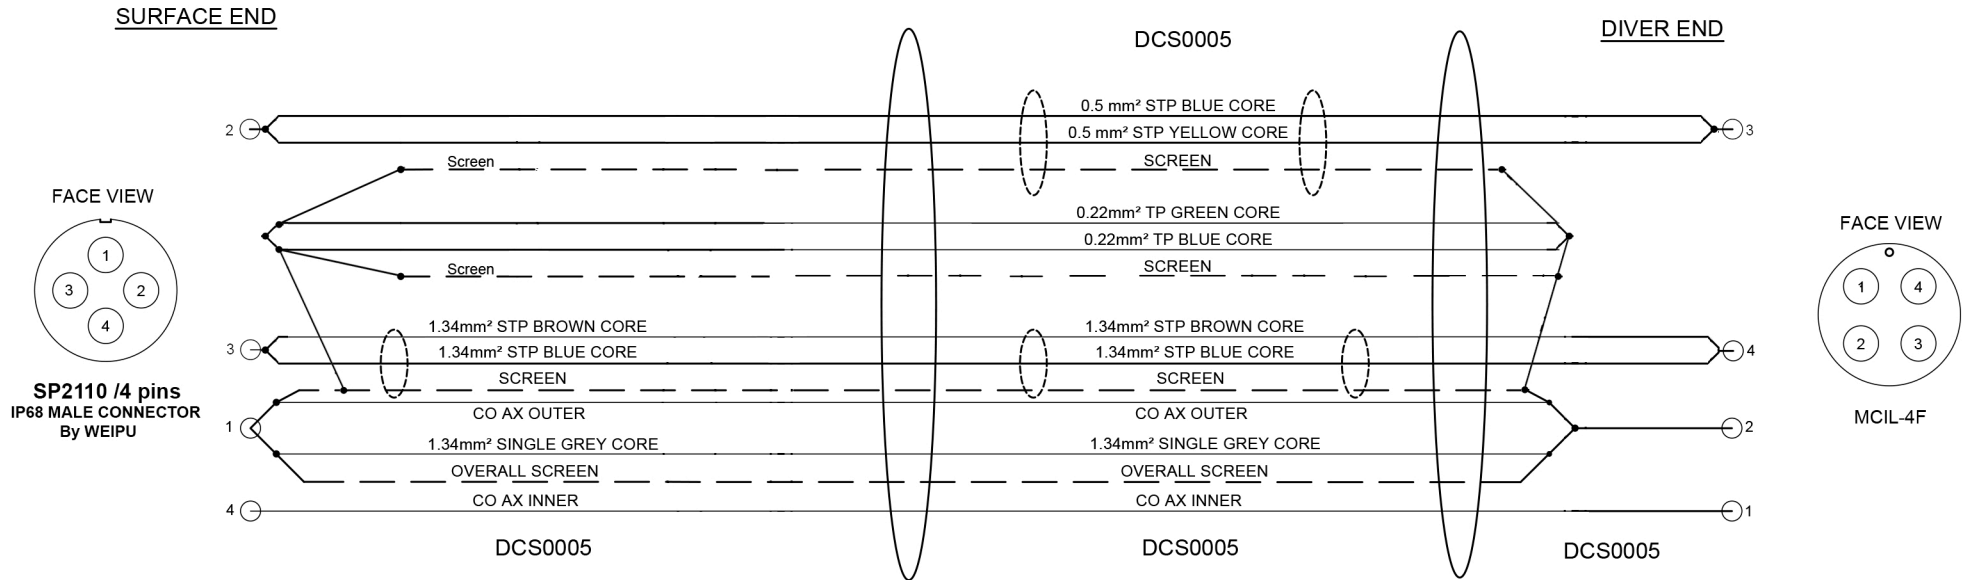

1. WIRING DIAGRAM.

### FULL DUPLEX COMMUNICATION CABLING

### VIDEO-SPOTLIGHT CABLING

DESCRIPTION: WIRING DIAGRAM  
COMMUNICATION - VIDEO - SPOTLIGHT  
**MiniExplorer Deluxe HD**

MACOLA No: TOTAL MASS IN AIR: MATERIAL: SCALE: DRAWING No: SHEET:

REV	DATE	DESCRIPTION