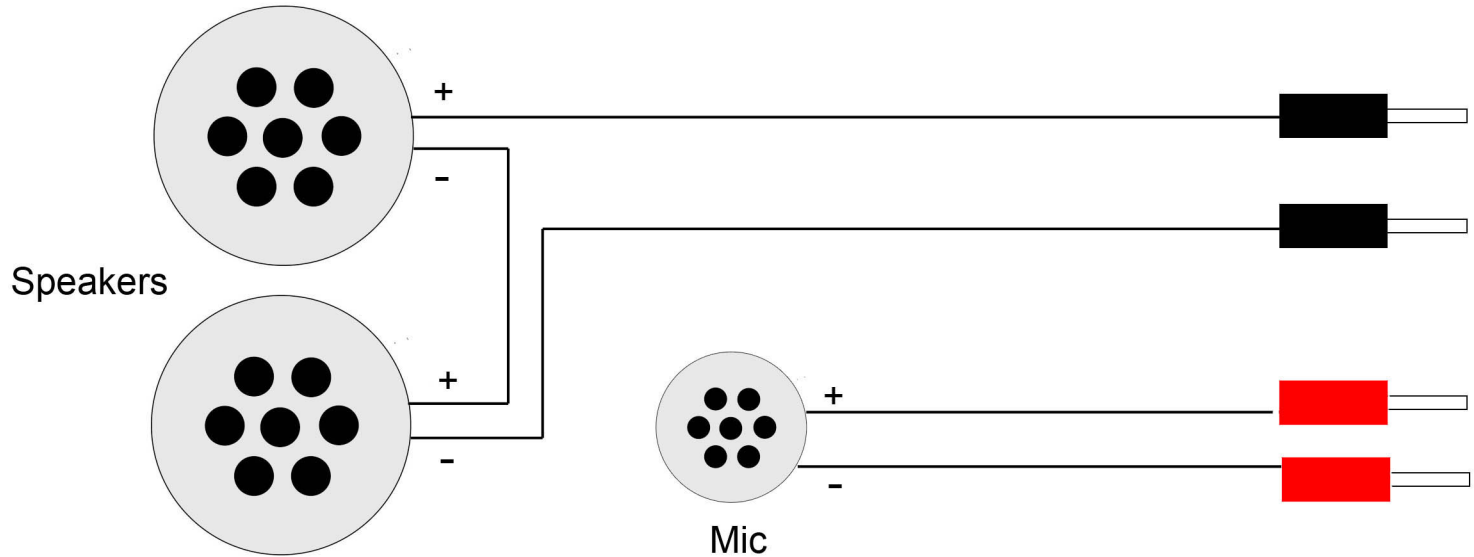

AUDIO SET HELMETS - MICROPHONE AND SPEAKERS

CONNECTIONS IN FULL DUPLEX MODE (4 wires)

CONNECTIONS IN HALF DUPLEX MODE (2 wires)