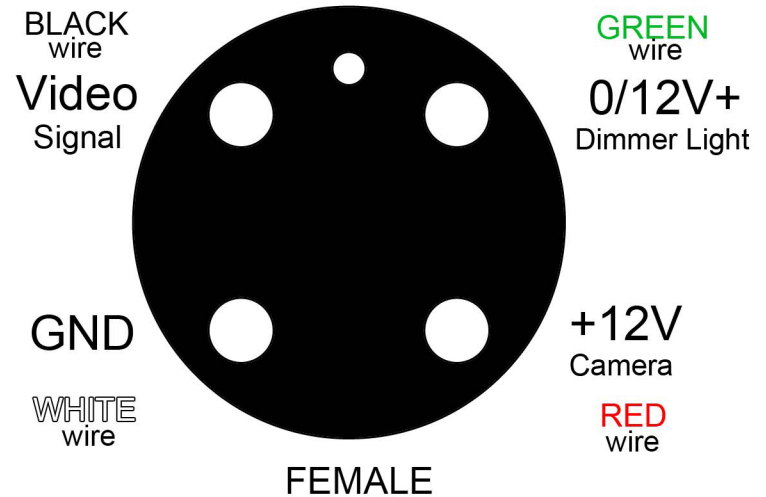

CONNECTION SCHEME

Mod **SUB MINiCAM SET - HD - 4K** - Camera and spotlight

Camera connector - Front View

Seacon Cable umbilical - front view

SEACON - CABLE

GREEN

+ 0/12V Dimmer Light

RED

+12V Camera

BLACK

Video Signal

WHITE

GND -Ground

Note: To utilize the hotspot in the adjustable intensity mode, power the green wire with an adjustable voltage between 0 and 12V+