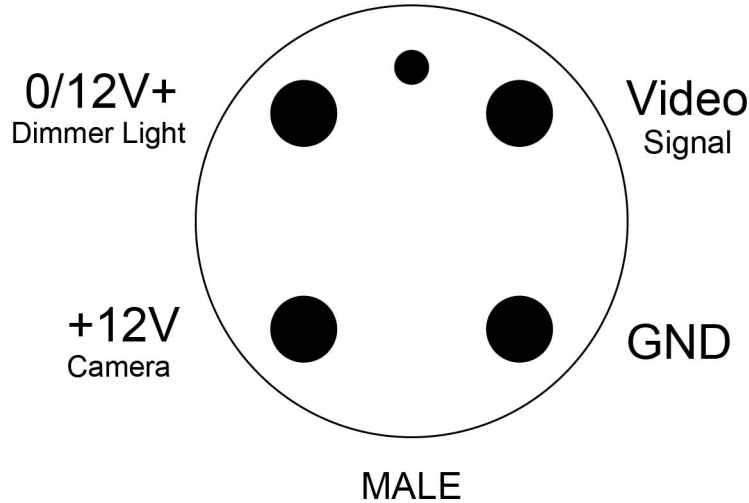

CONNECTION SCHEME

Mod **SUB MINiCAM SET - HD - 4K** - Camera and spotlight

Camera connector - Front View

Seacon Cable umbilical - front view

SEACON - CABLE

GREEN

+ 0/12V Dimmer Light

RED

+12V Camera

BLACK

Video Signal

WHITE

GND -Ground

Note: To utilize the hotspot in the adjustable intensity mode, power the green wire with an adjustable voltage between 0 and 12V+